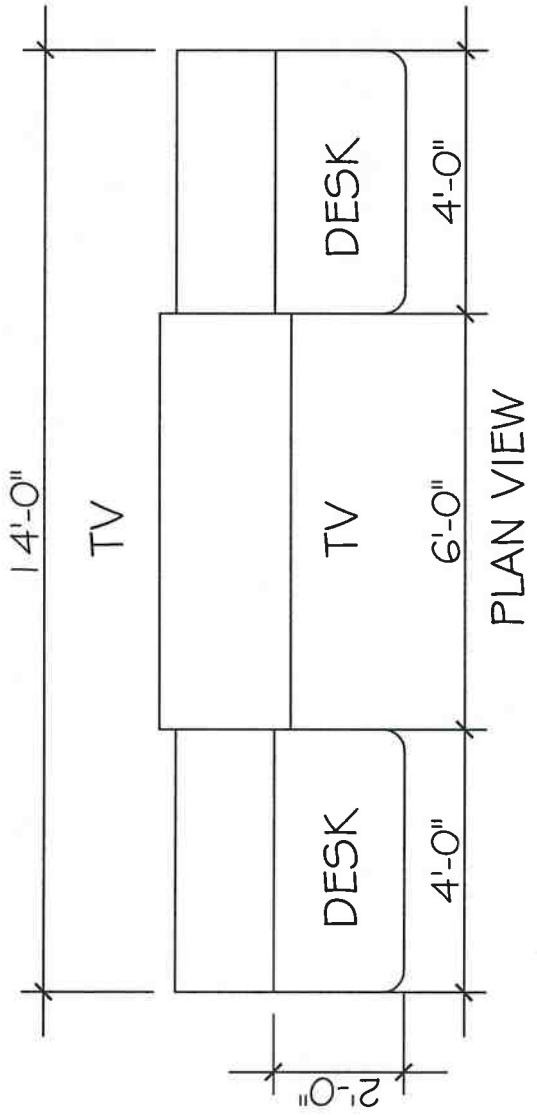

Dania Beach

BACK VIEW

PLAN VIEW

SIDE VIEW

3D

Chairs
W30" x D29" x H41"

Chair Fabrics

Item shown is 725-85 in Fabric; Leather version is 725-85L

Sofas
W85" x D36" x H40

Sofa Fabrics

Cocktail Table
W55" x D38" x 15"H